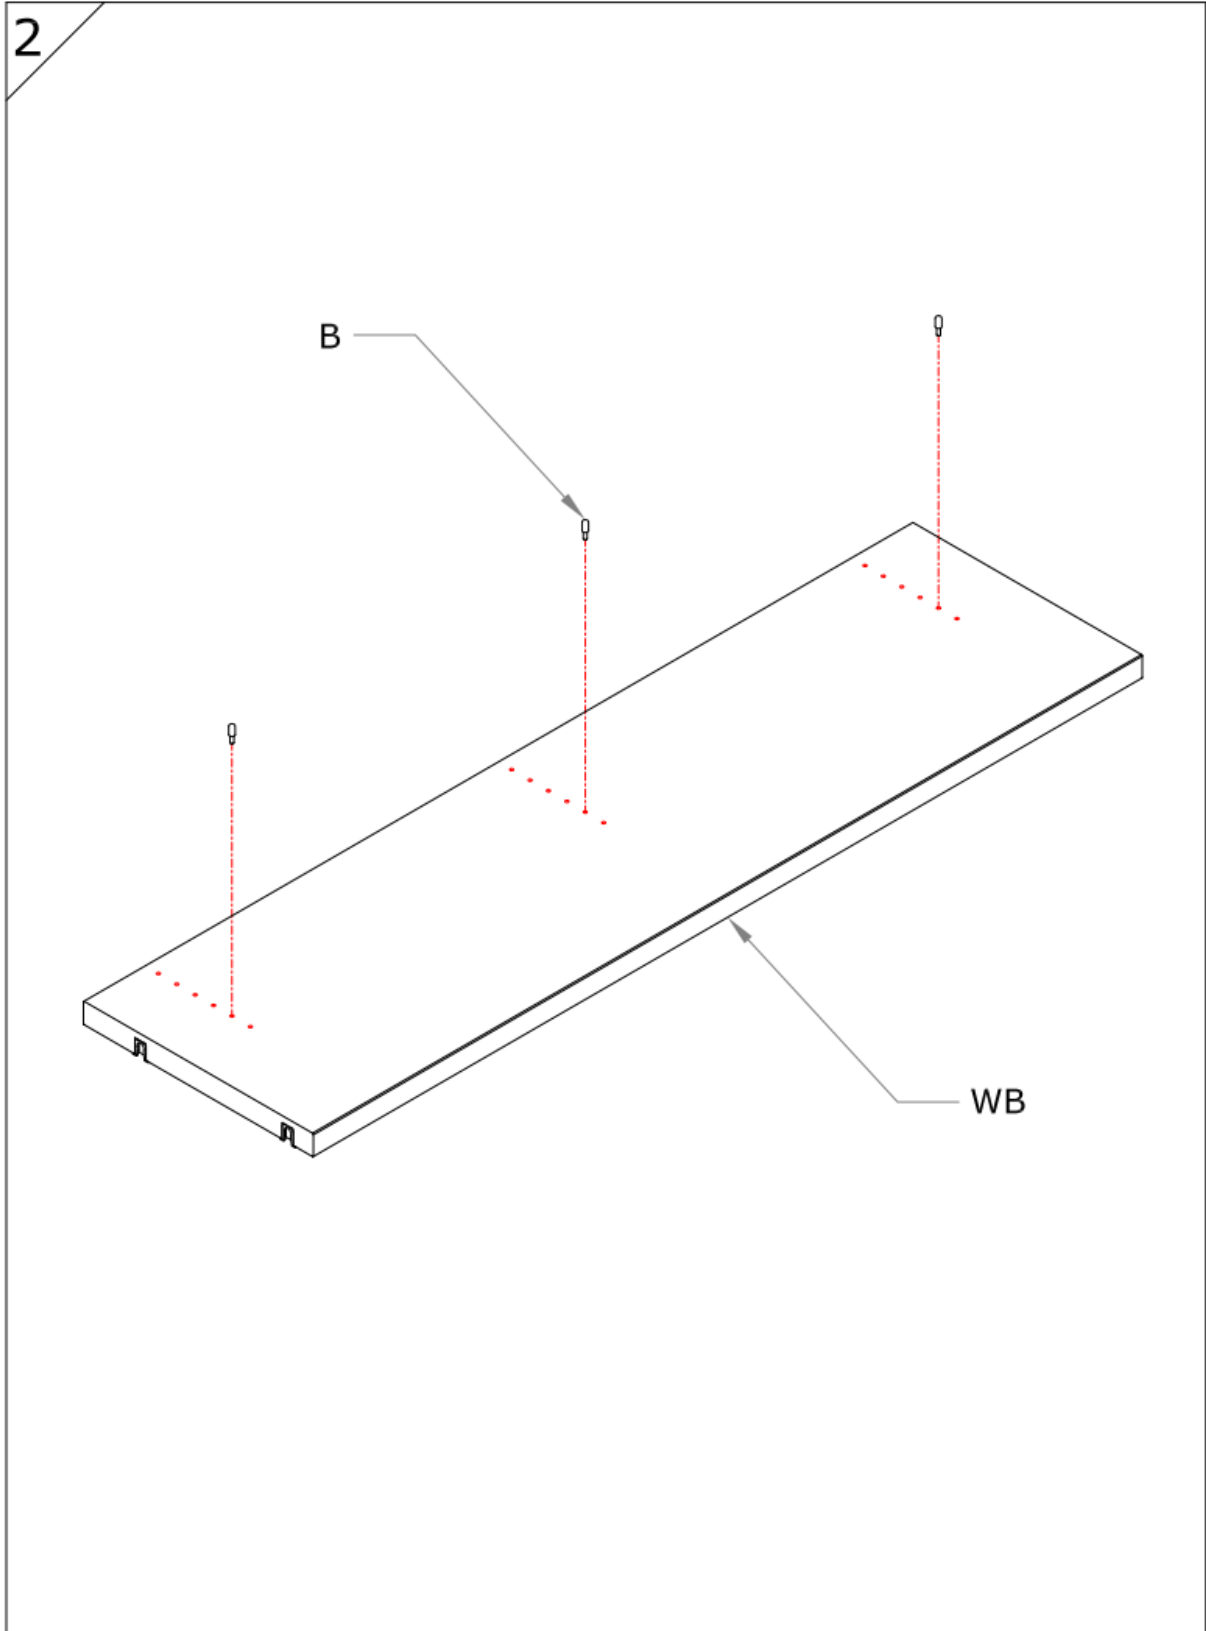

Assembly Guide

Monteringsvejledning

Softline/Slimline – shelf for
Daisy cases d 25 cm

Assembly Guide

Assembly guide for Softline/Slimline shelf for Daisy cases d 25 cm

UK: First check the contents to make sure that nothing is missing. Sort out the screws and fittings as shown. Assemble your furniture step by step, as shown in the illustrations.

DK: Kontrollér først indholdet. Sortér skruer og beslag som anvisningen viser. Montér i nummerorden og som illustrationen viser.

Assembly Guide

Assembly guide for Softline/Slimline shelf for Daisy cases d 25 cm