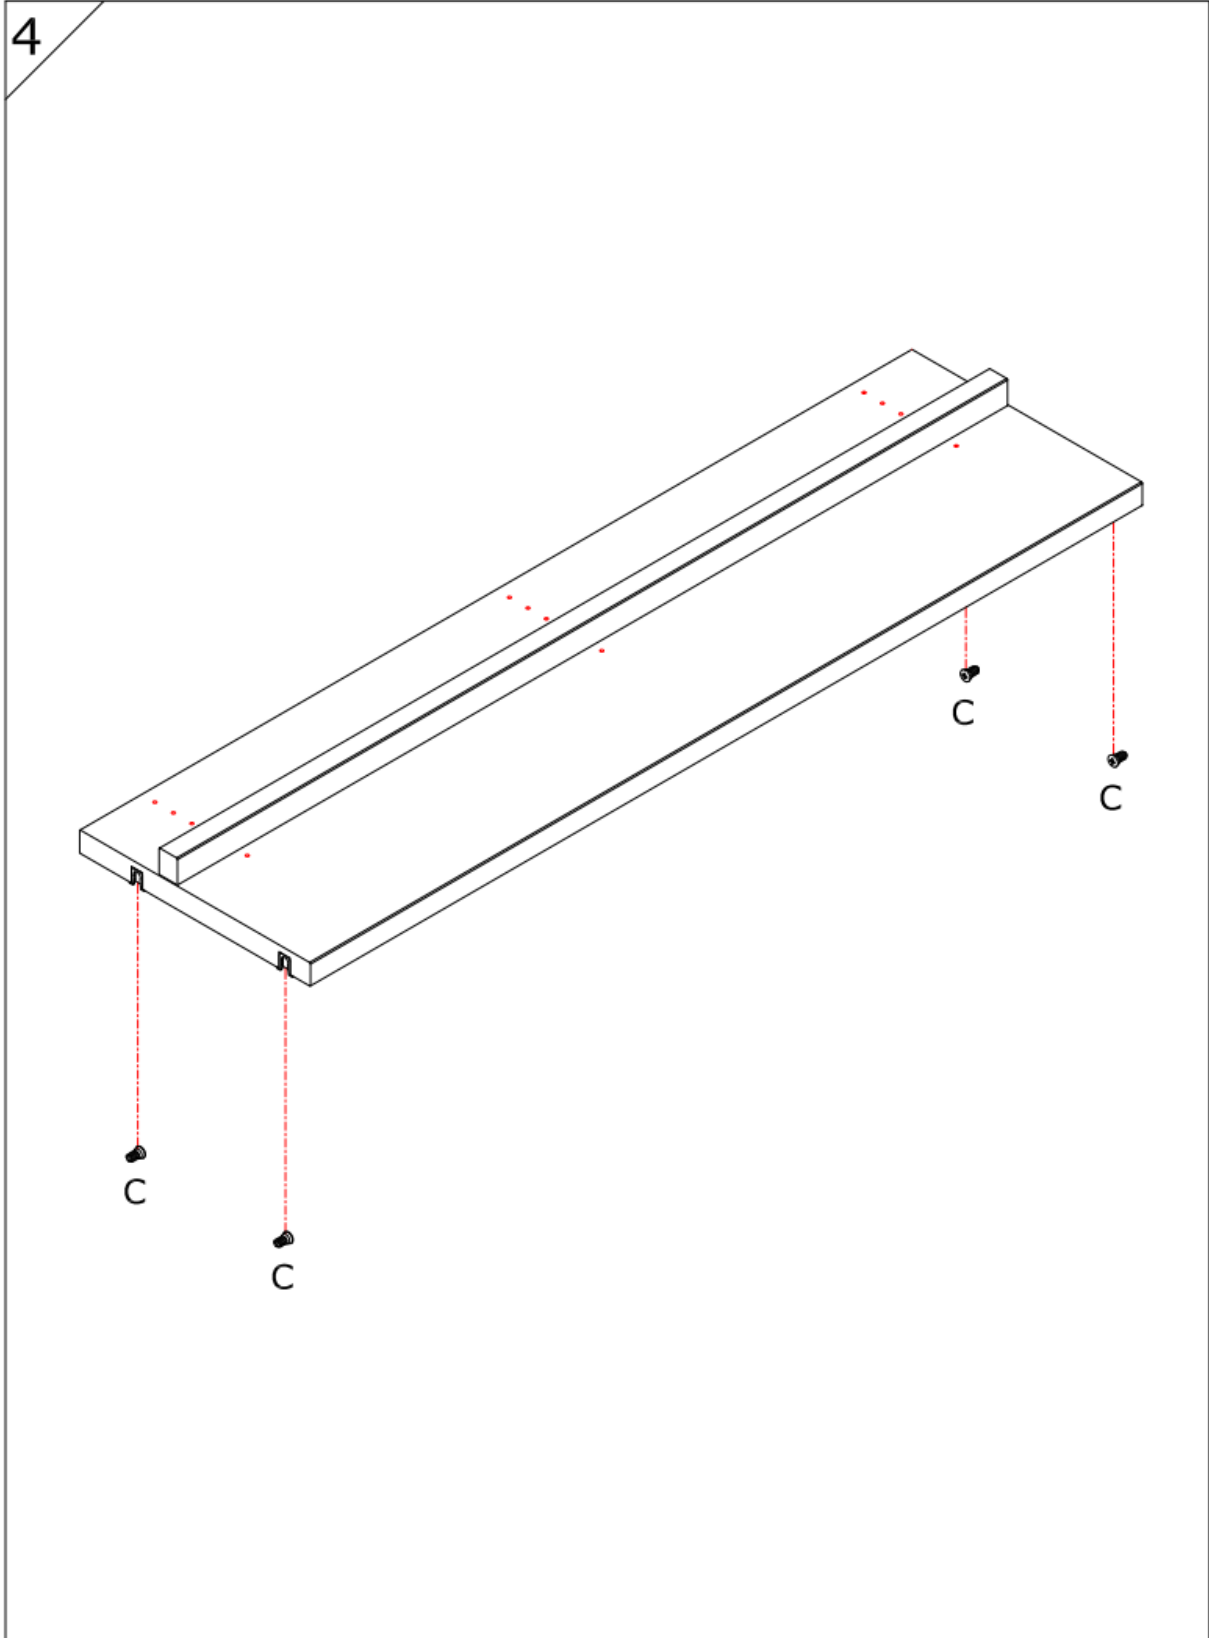

Assembly Guide

Monteringsvejledning

Softline/Slimline – shelf for
Daisy cases d 25 cm

Assembly Guide

Assembly guide for Softline/Slimline shelf for Daisy cases d 25 cm

UK: First check the contents to make sure that nothing is missing. Sort out the screws and fittings as shown. Assemble your furniture step by step, as shown in the illustrations.

DK: Kontrollér først indholdet. Sortér skruer og beslag som anvisningen viser. Montér i nummerorden og som illustrationen viser.

Assembly Guide

Assembly guide for Softline/Slimline shelf for Daisy cases d 25 cm

Assembly Guide

Assembly guide for Softline/Slimline shelf for Daisy cases d 25 cm

Assembly Guide

Assembly guide for Softline/Slimline shelf for Daisy cases d 25 cm

WE ARE LIBRARY PEOPLE®

DENMARK

Lammhults Biblioteksdesign A/S
Dalbækvej 1
6670 Holsted