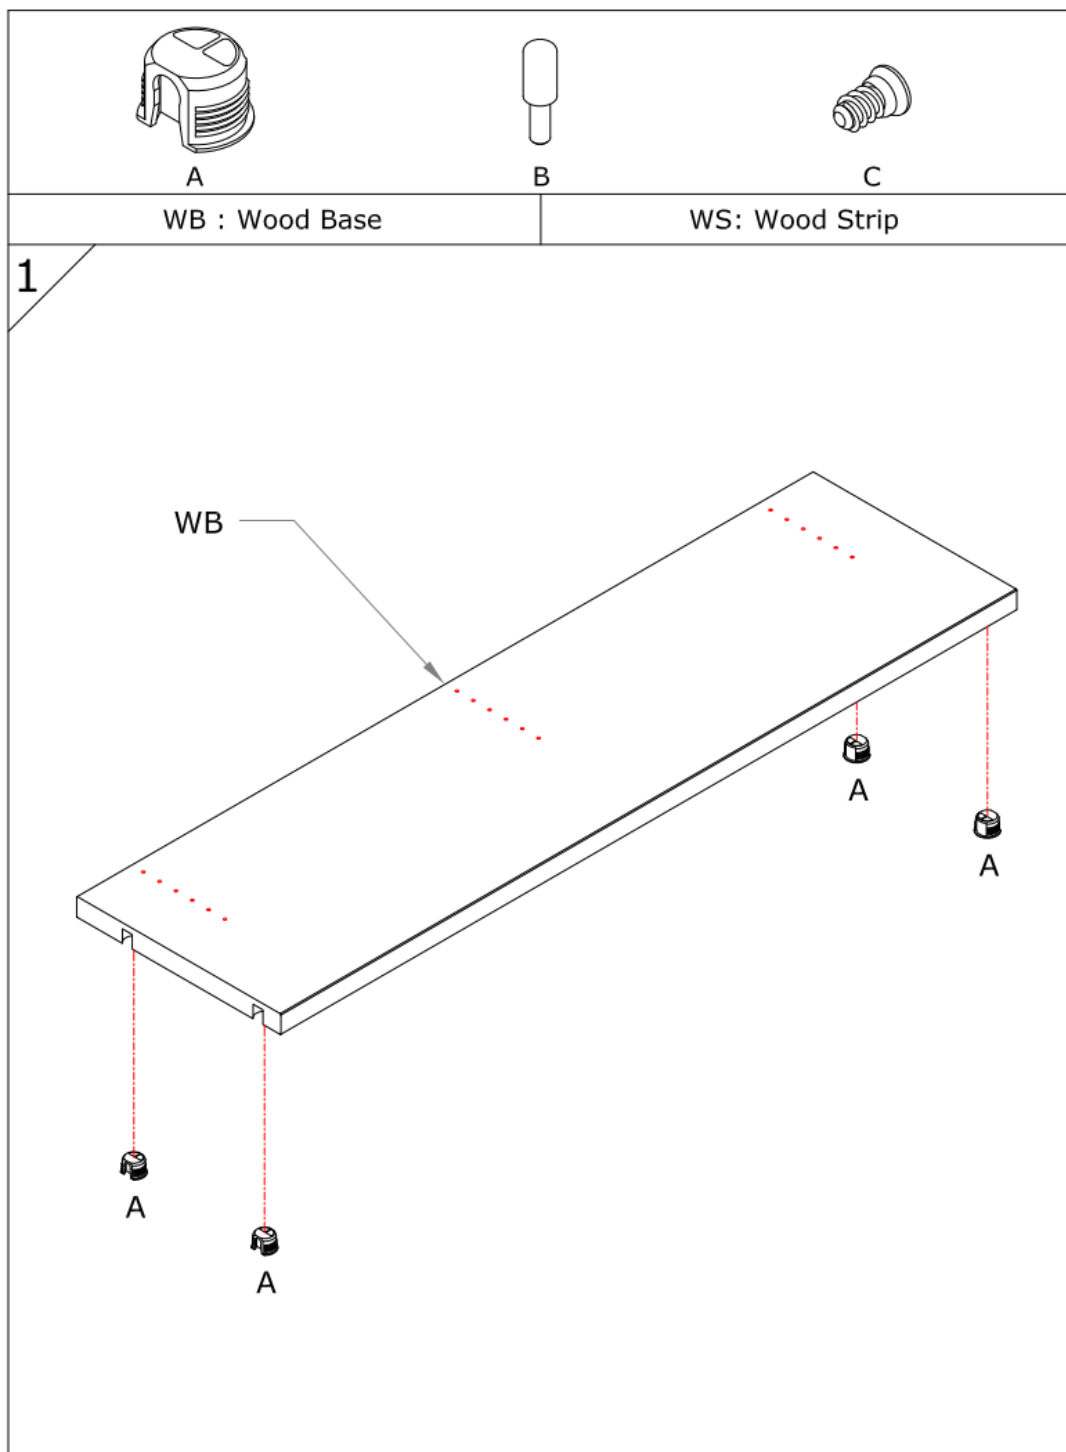

Assembly Guide

Monteringsvejledning

Softline/Slimline – shelf for
Daisy cases d 25 cm

Assembly Guide

Assembly guide for Softline/Slimline shelf for Daisy cases d 25 cm

UK: First check the contents to make sure that nothing is missing. Sort out the screws and fittings as shown. Assemble your furniture step by step, as shown in the illustrations.

DK: Kontrollér først indholdet. Sortér skruer og beslag som anvisningen viser. Montér i nummerorden og som illustrationen viser.

Assembly Guide

Assembly guide for Softline/Slimline shelf for Daisy cases d 25 cm

Assembly Guide

Assembly guide for Softline/Slimline shelf for Daisy cases d 25 cm

Assembly Guide

Assembly guide for Softline/Slimline shelf for Daisy cases d 25 cm

WE ARE LIBRARY PEOPLE®

DENMARK

Lammhults Biblioteksdesign A/S
Dalbækvej 1
6670 Holsted