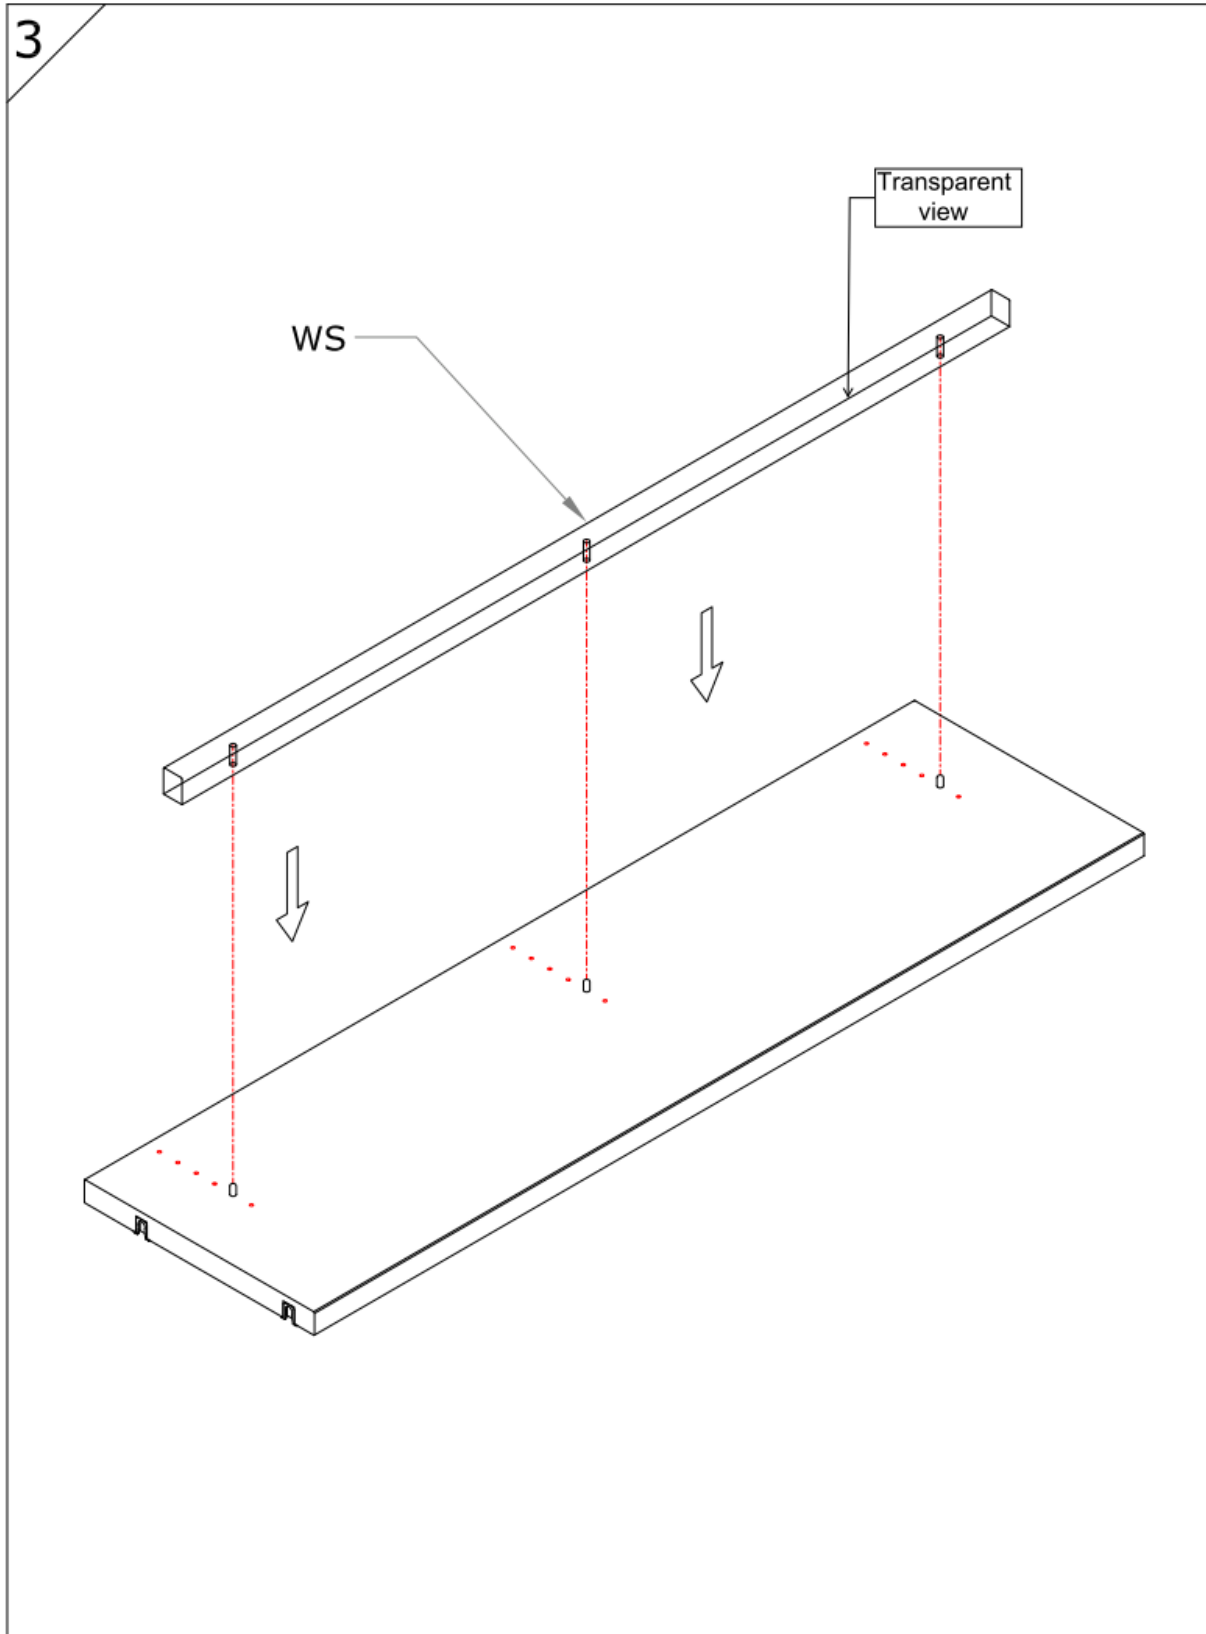

Assembly Guide

Monteringsvejledning

Softline/Slimline – shelf for
Daisy cases d 25 cm

Assembly Guide

Assembly guide for Softline/Slimline shelf for Daisy cases d 25 cm

UK: First check the contents to make sure that nothing is missing. Sort out the screws and fittings as shown. Assemble your furniture step by step, as shown in the illustrations.

DK: Kontrollér først indholdet. Sortér skruer og beslag som anvisningen viser. Montér i nummerorden og som illustrationen viser.

Assembly Guide

Assembly guide for Softline/Slimline shelf for Daisy cases d 25 cm

Assembly Guide

Assembly guide for Softline/Slimline shelf for Daisy cases d 25 cm

Assembly Guide

Assembly guide for Softline/Slimline shelf for Daisy cases d 25 cm

WE ARE LIBRARY PEOPLE®

DENMARK

Lammhults Biblioteksdesign A/S
Dalbækvej 1
6670 Holsted