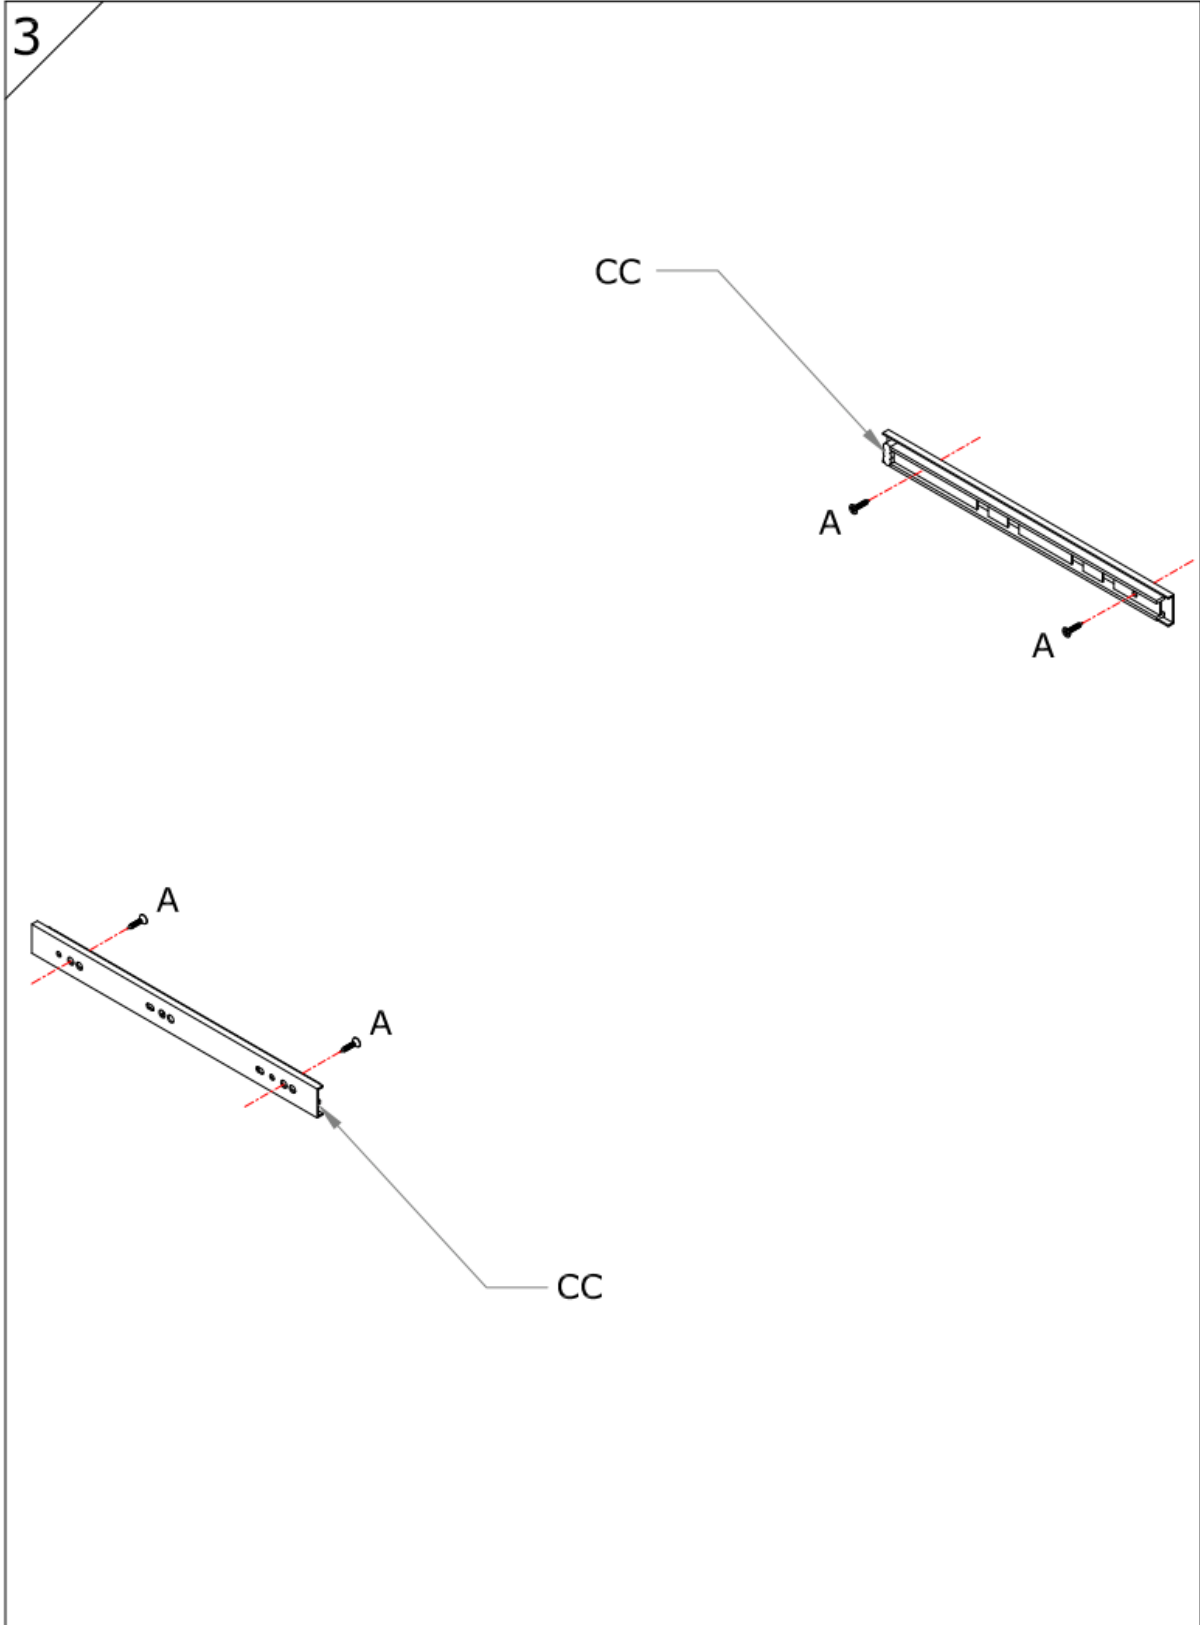

Assembly Guide

Assembly guide for Softline/Slimline wood pull-out shelf