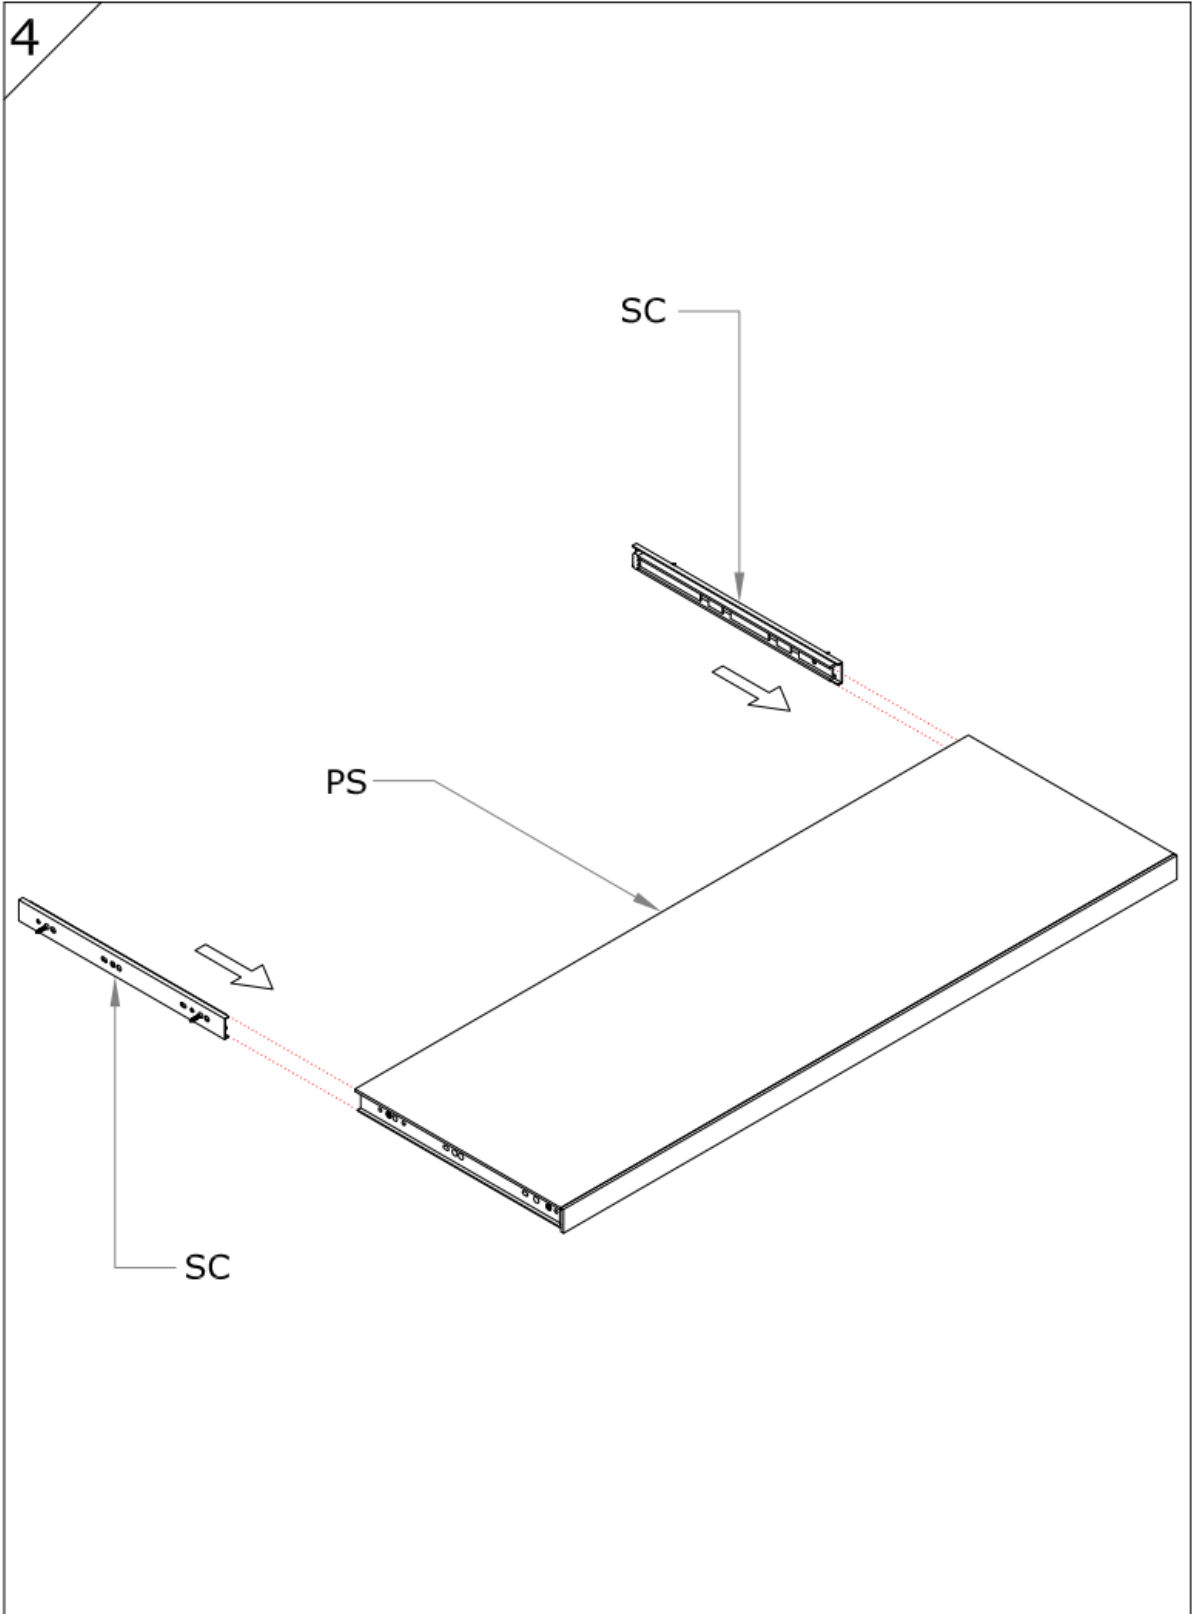

Assembly Guide

Assembly guide for Softline/Slimline wood pull-out shelf