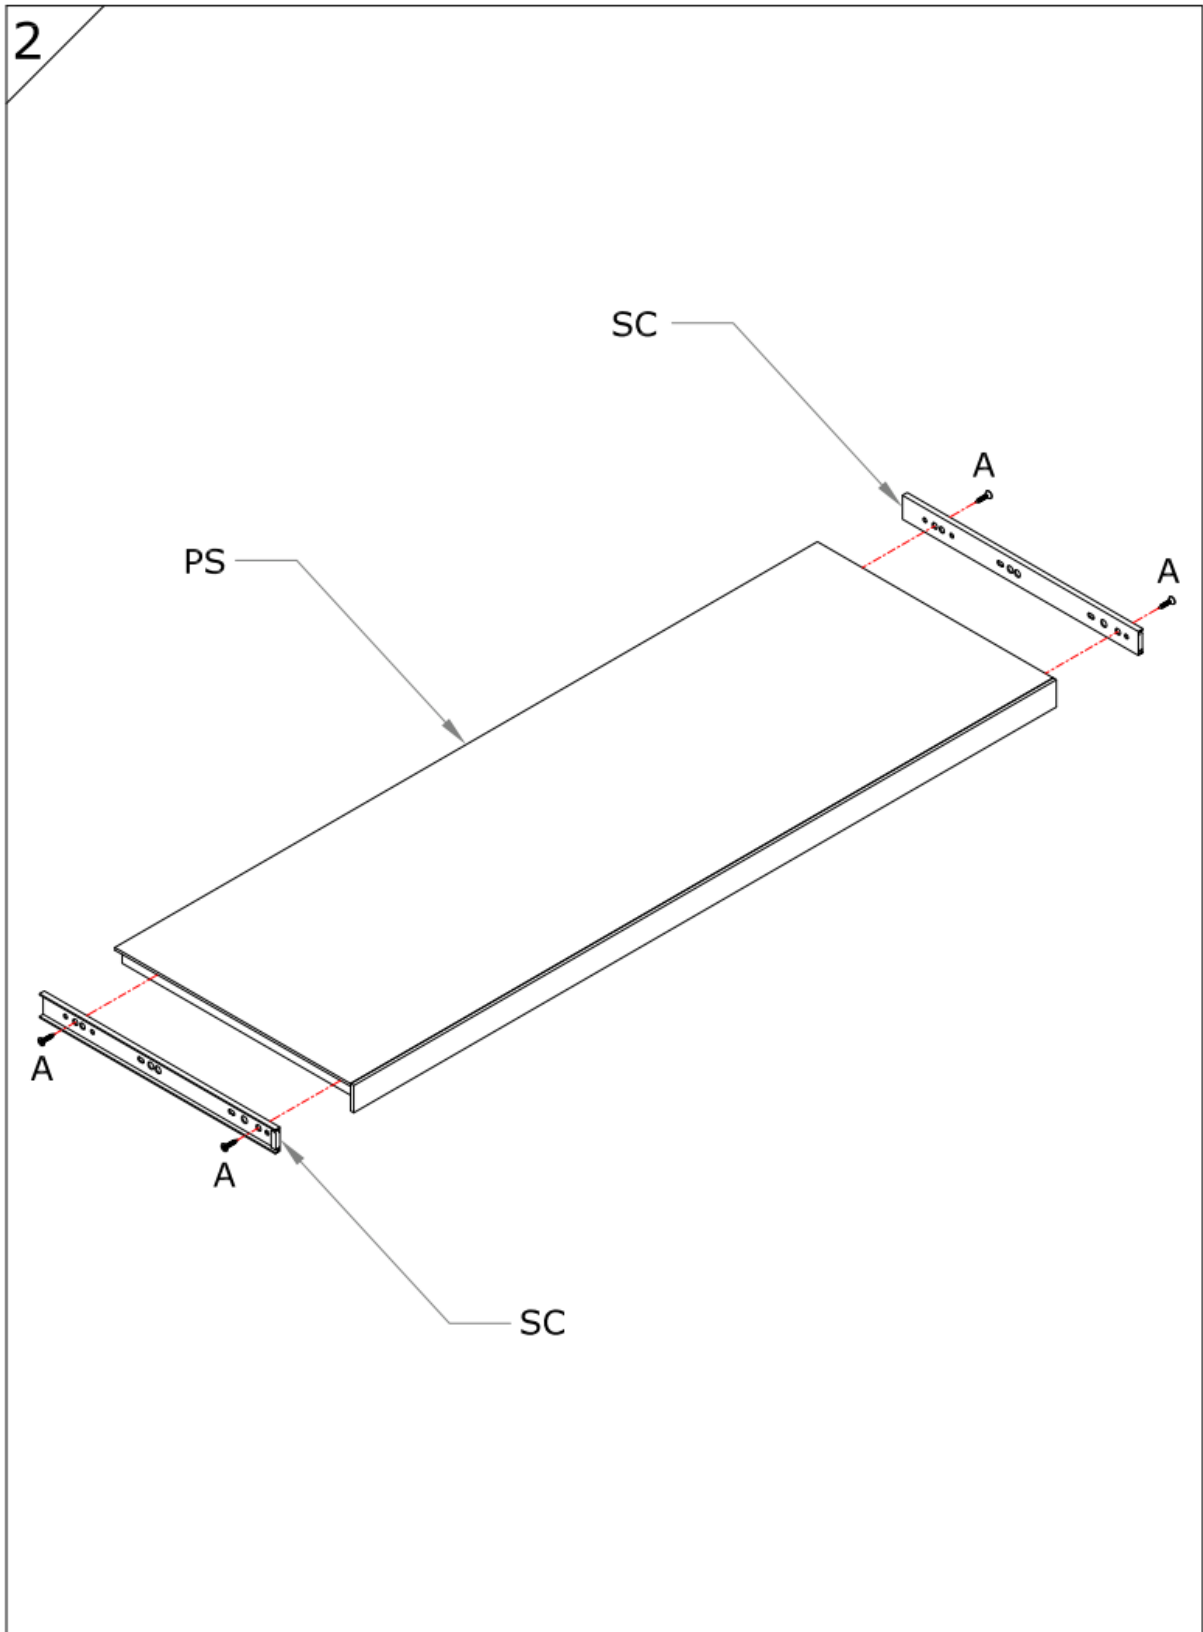

Assembly Guide

Monteringsvejledning

Softline/Slimline wood pull-out shelf

Assembly Guide

Assembly guide for Softline/Slimline wood pull-out shelf

UK: First check the contents to make sure that nothing is missing. Sort out the screws and fittings as shown. Assemble your furniture step by step, as shown in the illustrations.

DK: Kontrollér først indholdet. Sortér skruer og beslag som anvisningen viser. Montér i nummerorden og som illustrationen viser.

Assembly Guide

Assembly guide for Softline/Slimline wood pull-out shelf

Assembly Guide