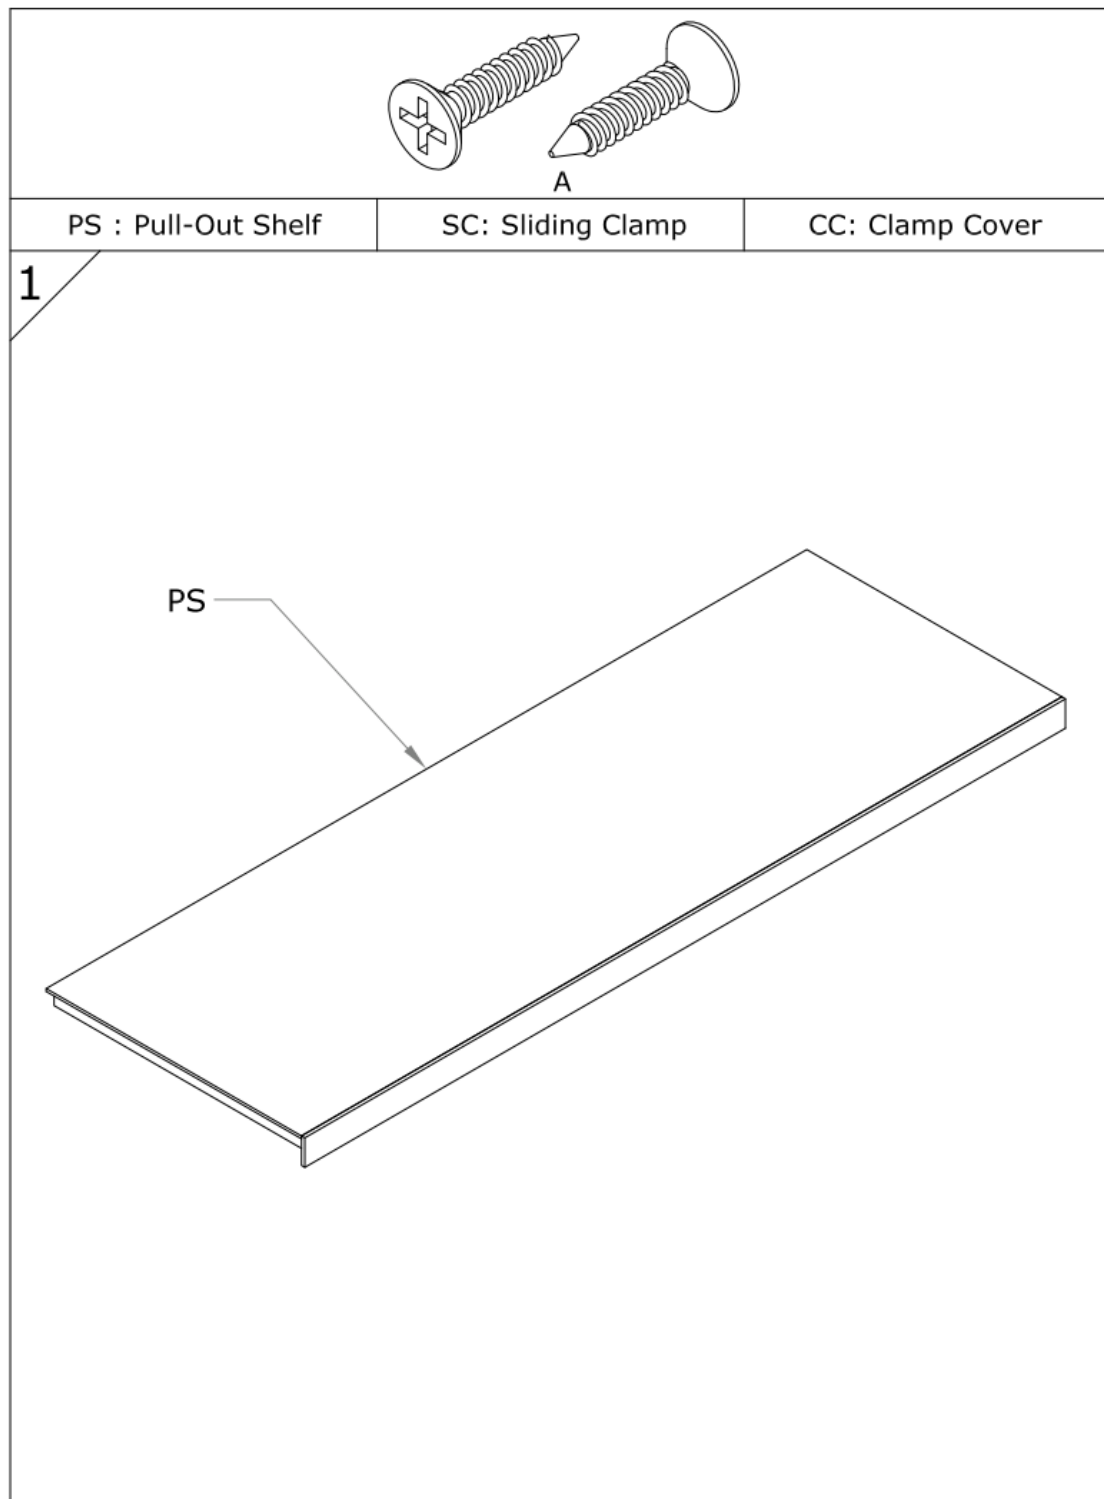

Assembly Guide

Monteringsvejledning

Softline/Slimline wood pull-out shelf

Assembly Guide

Assembly guide for Softline/Slimline wood pull-out shelf

UK: First check the contents to make sure that nothing is missing. Sort out the screws and fittings as shown. Assemble your furniture step by step, as shown in the illustrations.

DK: Kontrollér først indholdet. Sortér skruer og beslag som anvisningen viser. Montér i nummerorden og som illustrationen viser.

Assembly Guide

Assembly guide for Softline/Slimline wood pull-out shelf

Assembly Guide