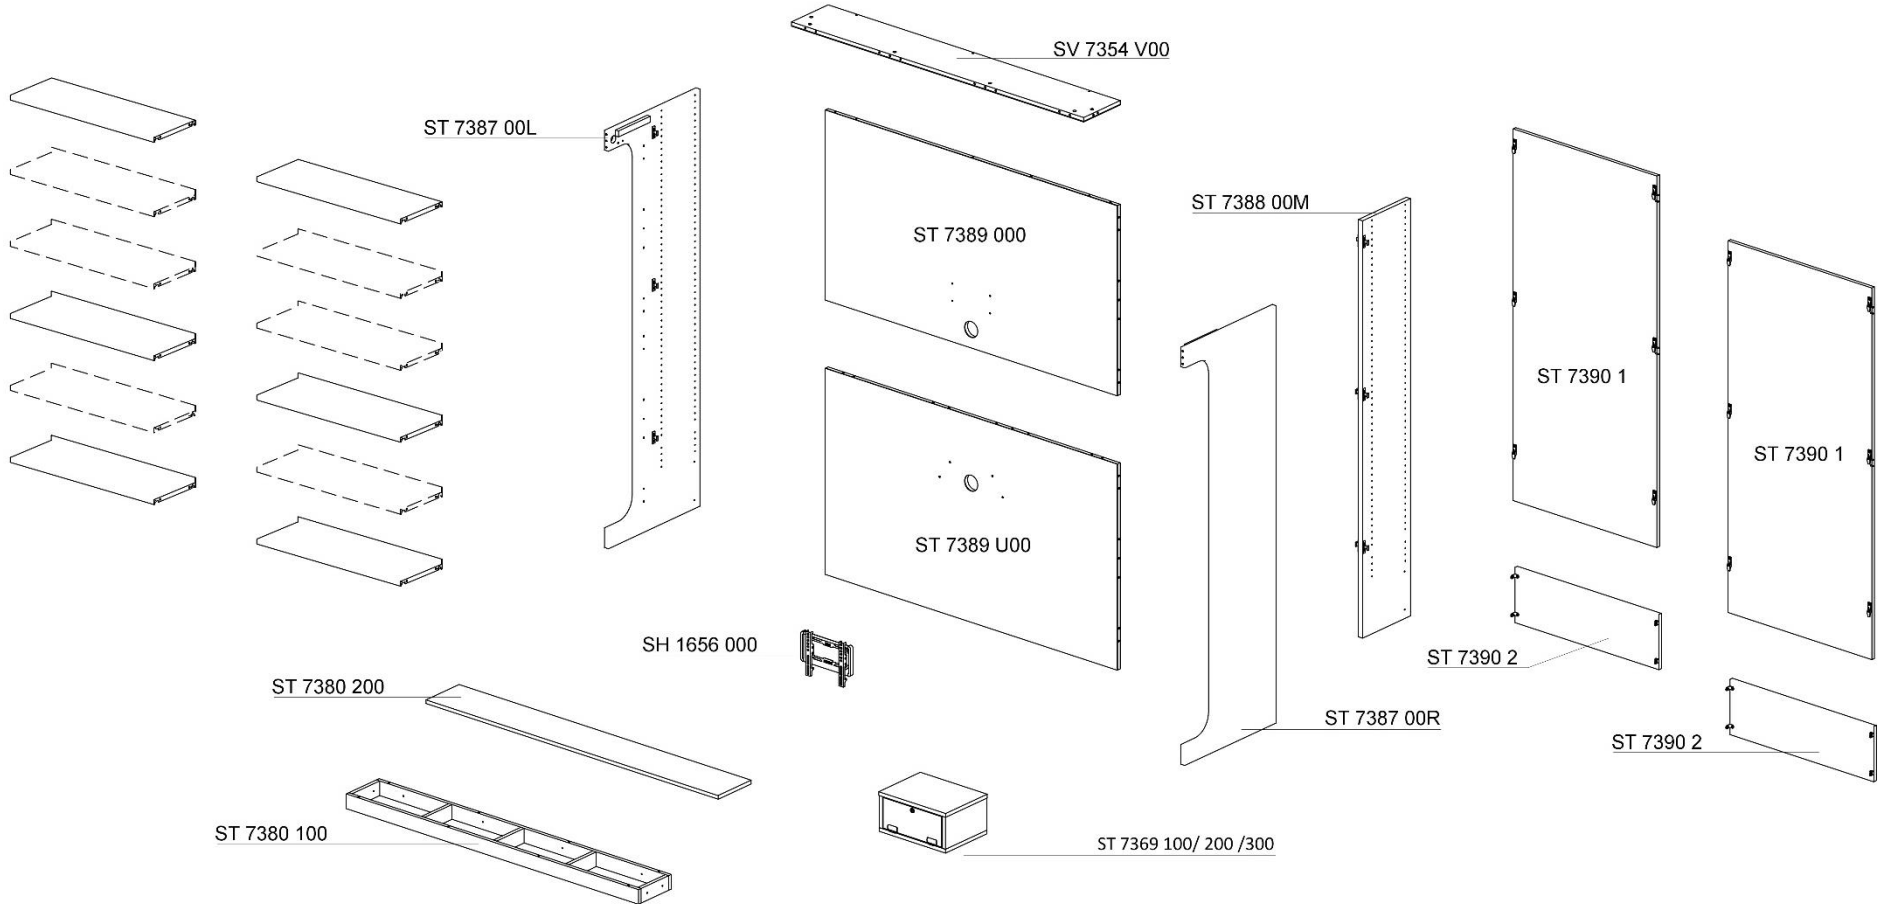

WE ARE LIBRARY PEOPLE®

Cocoon Gaming-Lounge

Module GSV - exploded