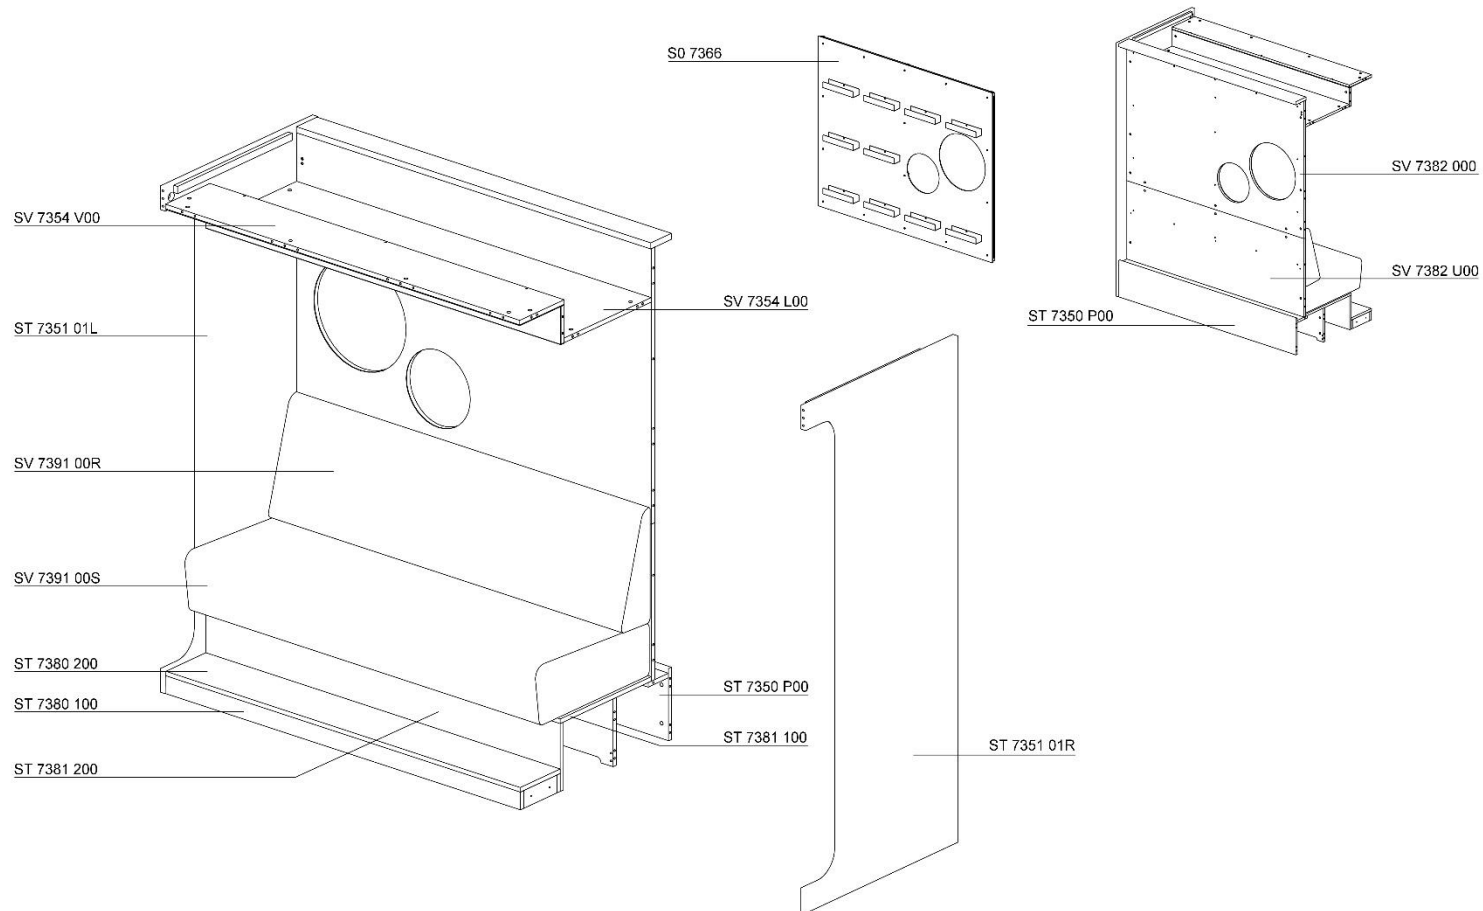

WE ARE LIBRARY PEOPLE®

Cocoon Gaming-Lounge

Module GPA - assembled