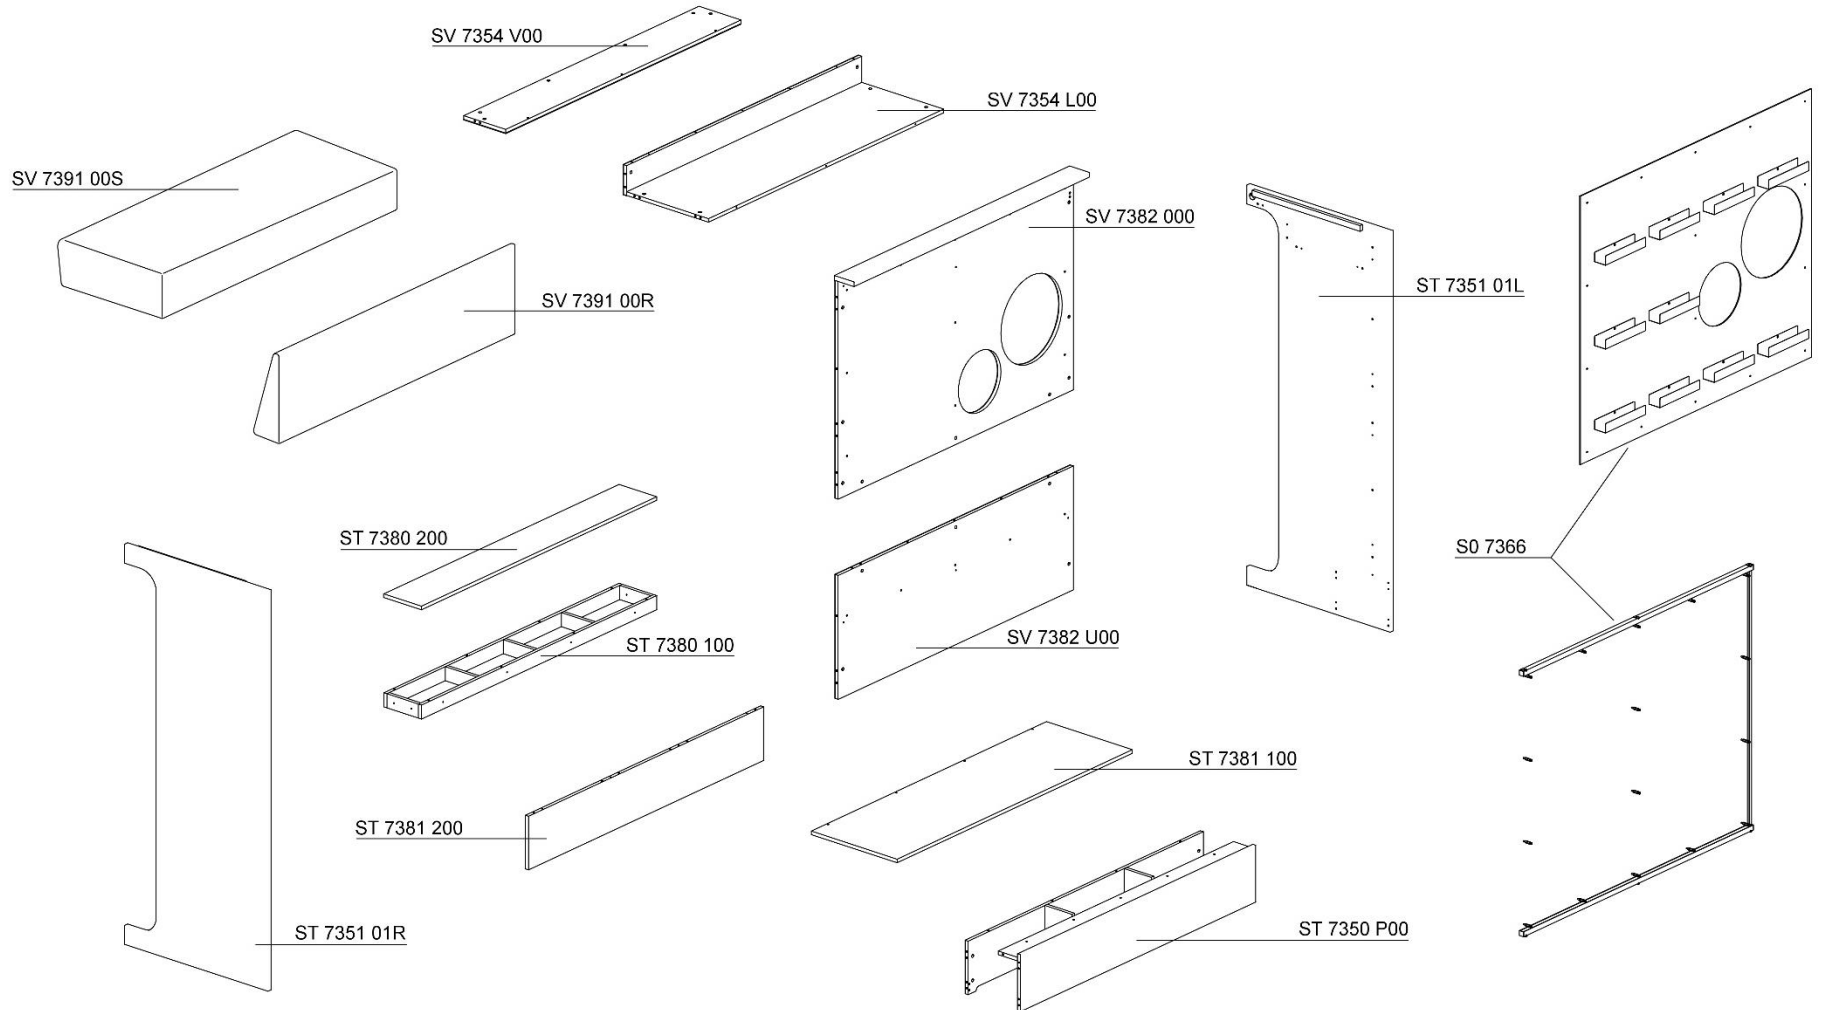

WE ARE LIBRARY PEOPLE®

Cocoon Gaming-Lounge

Module GPA - exploded