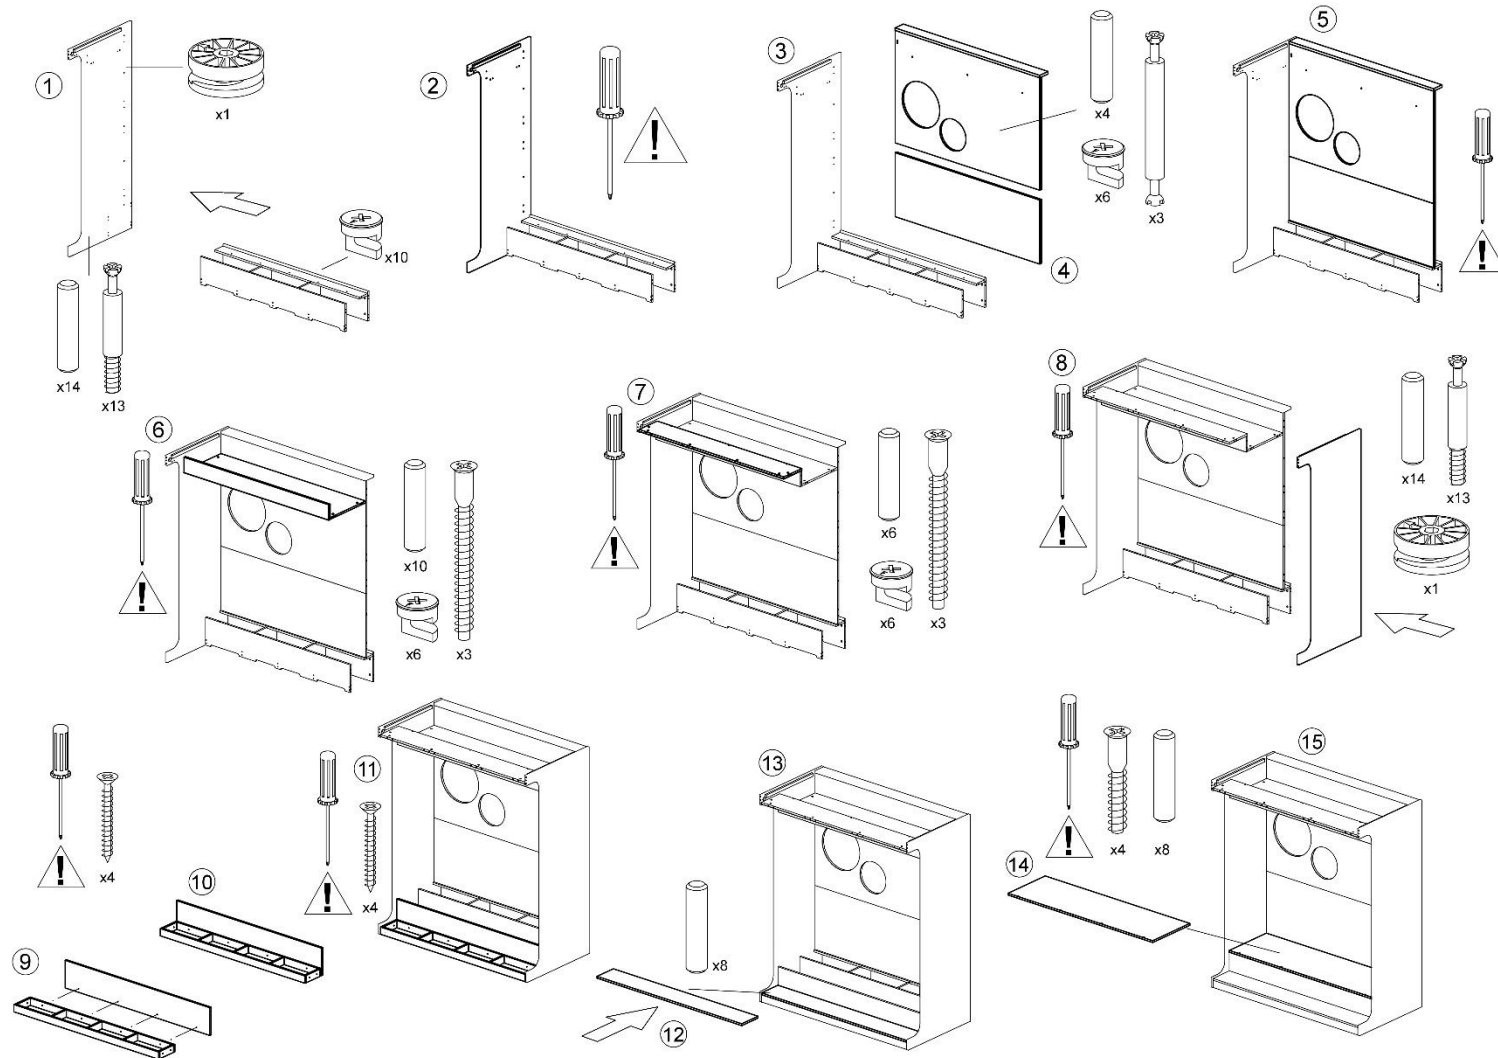

WE ARE LIBRARY PEOPLE®

Cocoon Gaming-Lounge

Module GPA - assembly instruction