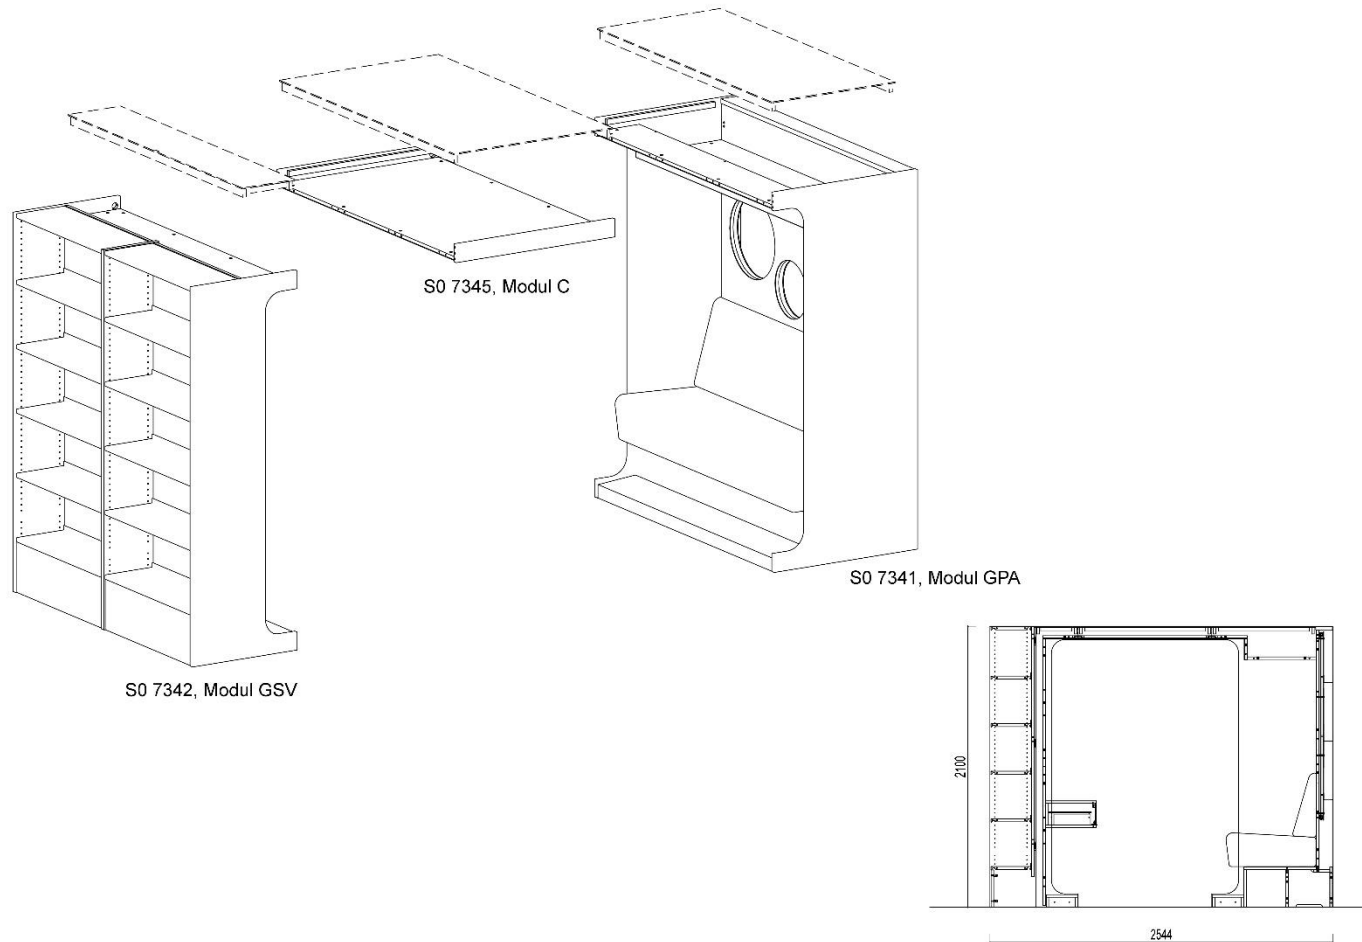

Measurements

Cocoon Gaming Lounge

=> H 2100 mm

=> D 1815 mm

=> L 2544 mm (904 mm + 1000 mm + 640 mm)

Weight

Cocoon Gaming-Lounge

=> ca. 400 kg (+-)

M² for complete Media-Lounge

Cocoon Gaming-Lounge

Approx. 4,6 m²

WE ARE LIBRARY PEOPLE®

Cocoon Gaming-Lounge

Complete lounge

WE ARE LIBRARY PEOPLE®

Cocoon Gaming-Lounge