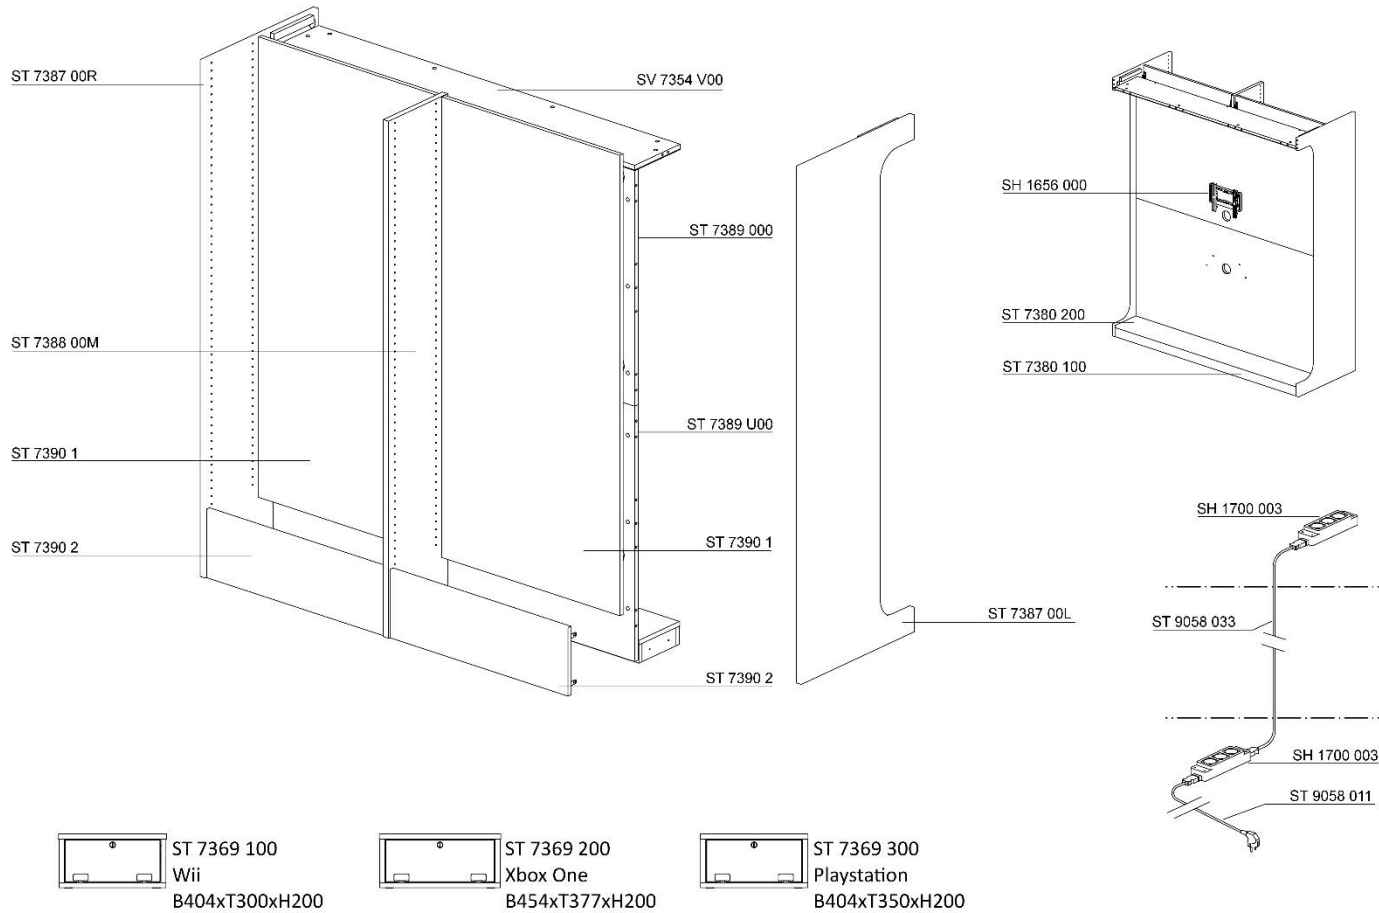

Exploded view (page 17)

Assembly instructions – drawings (pages 18-19)

Assembly instructions – photos (pages 20-21)

WE ARE LIBRARY PEOPLE®

Cocoon Gaming-Lounge

Module GSV - assembled

WE ARE LIBRARY PEOPLE®

Cocoon Gaming-Lounge