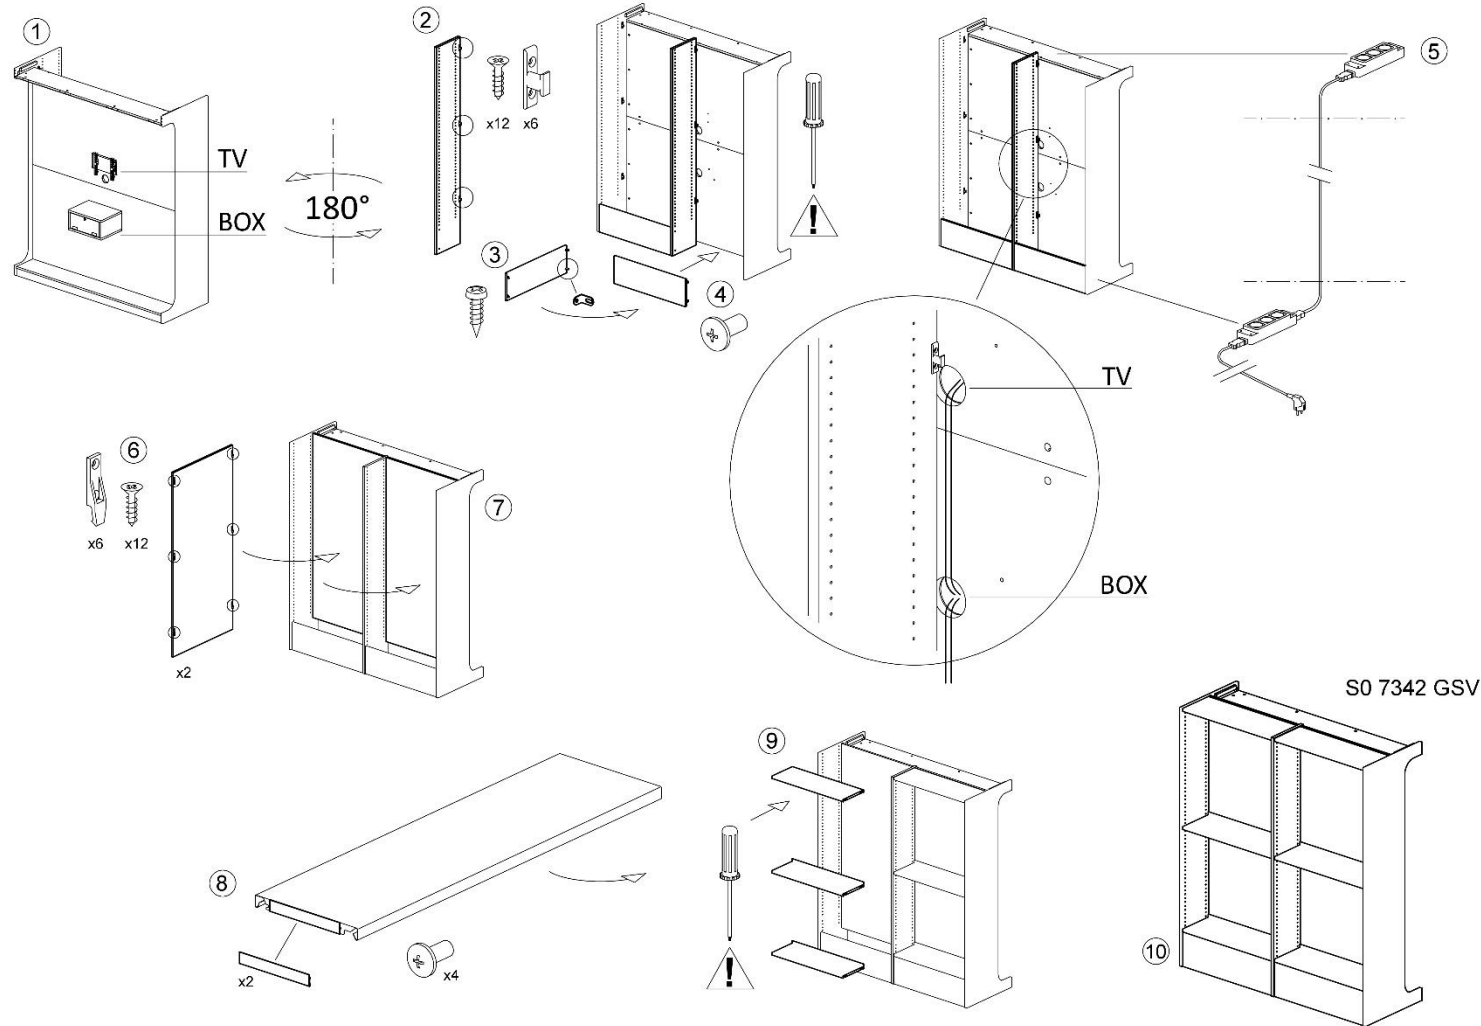

WE ARE LIBRARY PEOPLE®

Cocoon Gaming-Lounge

Module GSV - assembly instruction