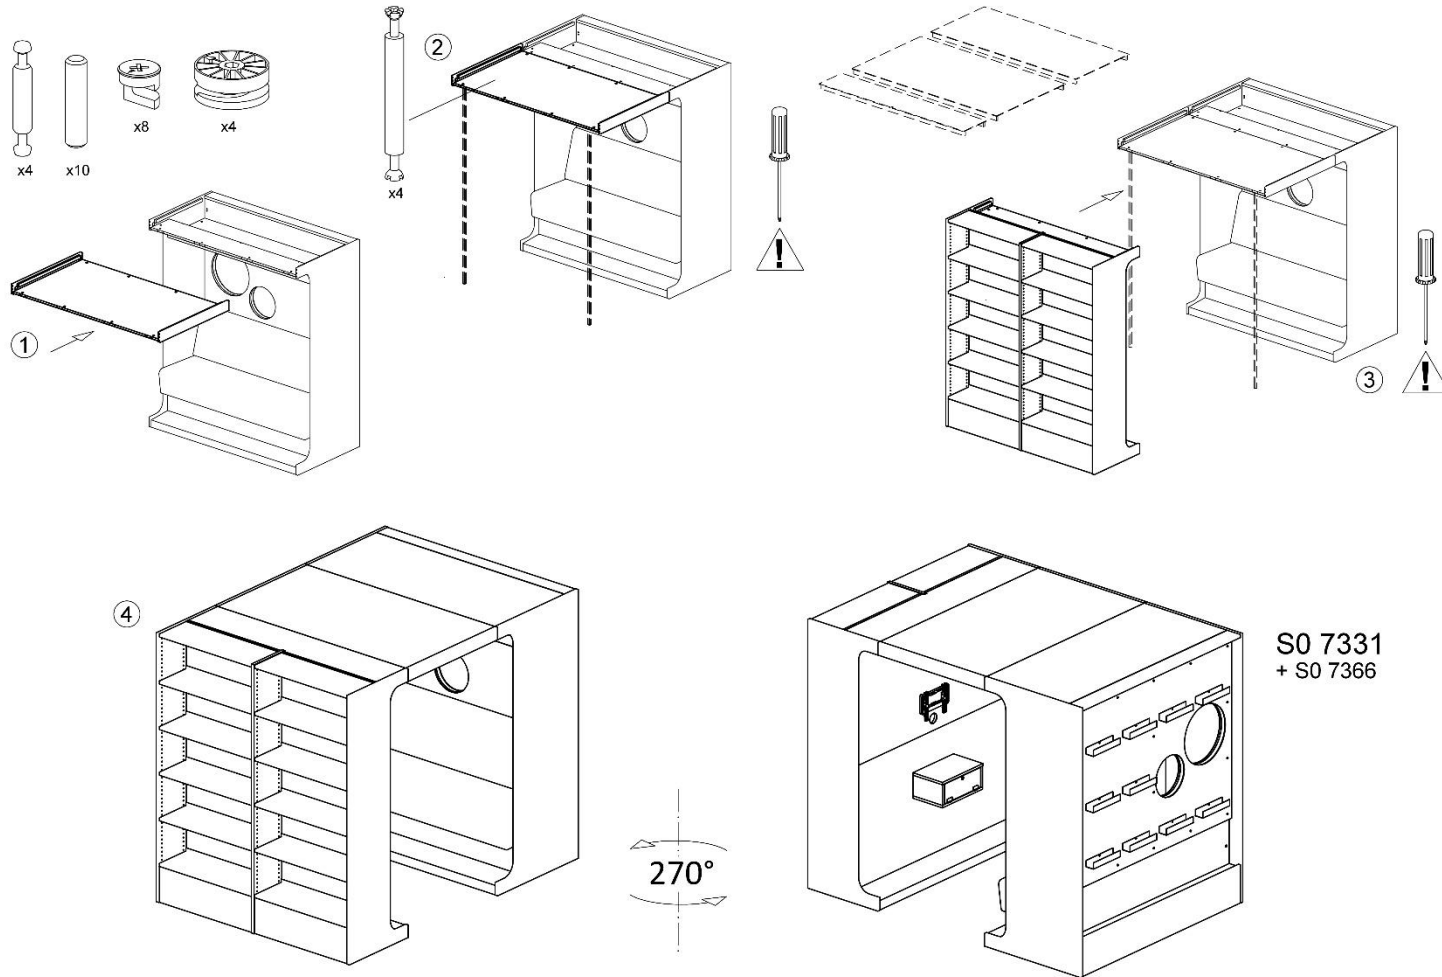

Module C

Assembly instructions – drawings (page 23)
Assembly instructions - photos (pages 24-25)

WE ARE LIBRARY PEOPLE®

Cocoon Gaming-Lounge

Module C onto GPA & GSV - assembly instruction

WE ARE LIBRARY PEOPLE®