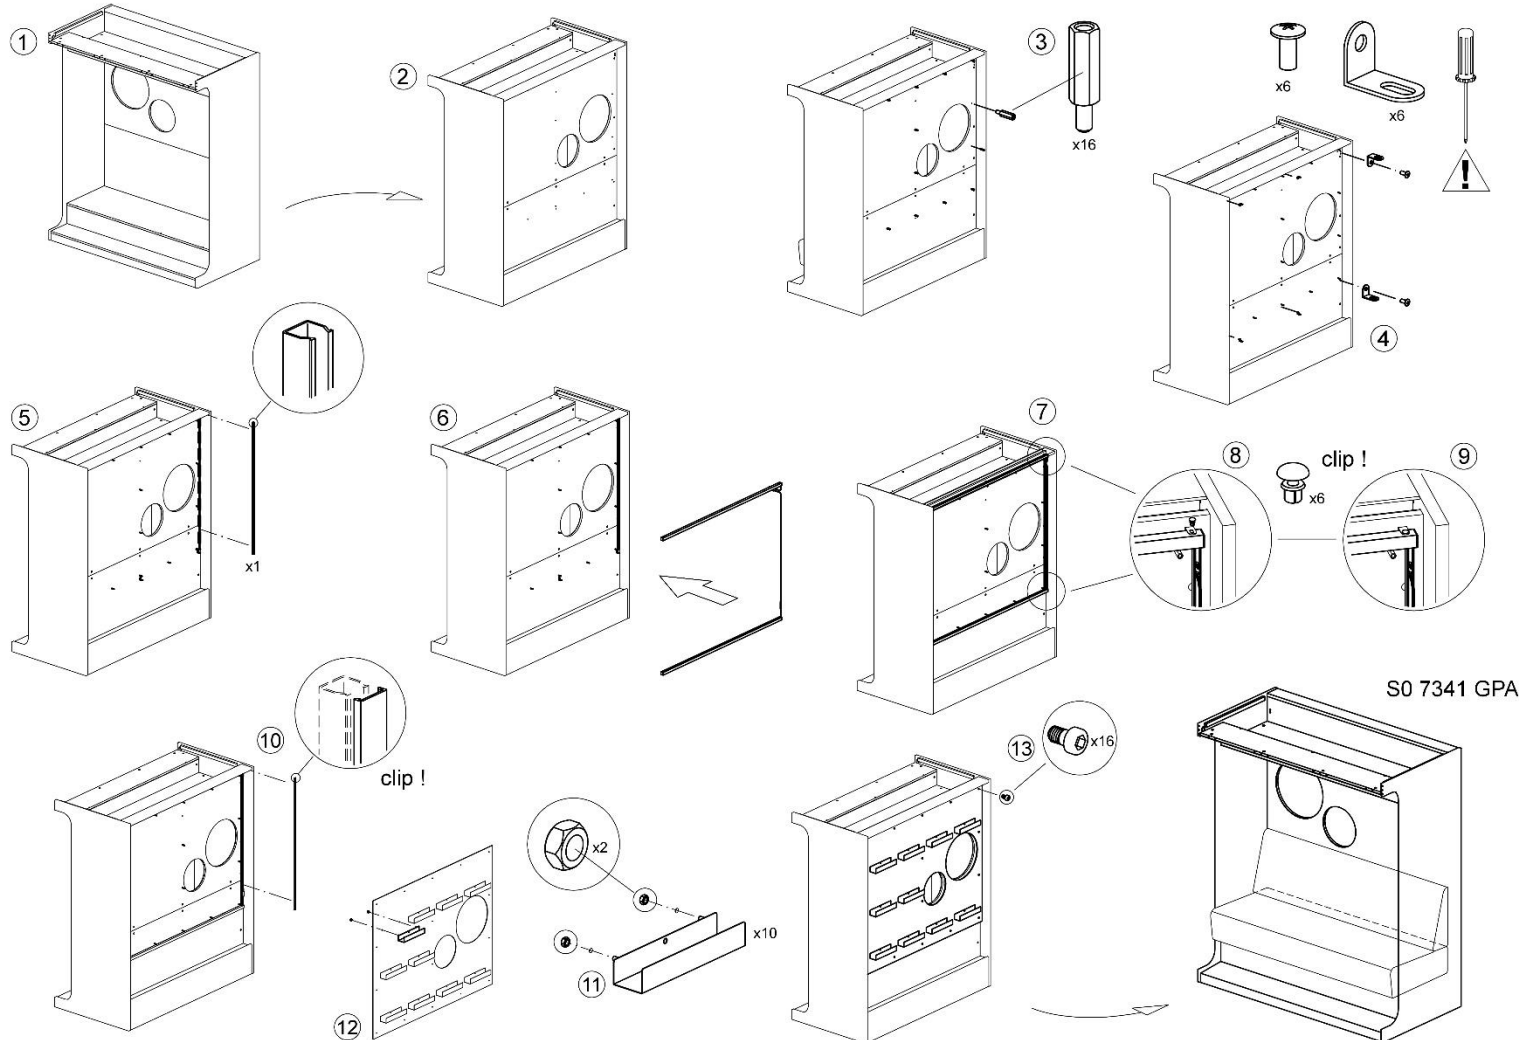

WE ARE LIBRARY PEOPLE®

Cocoon Gaming-Lounge

Module GPA - assembly instruction